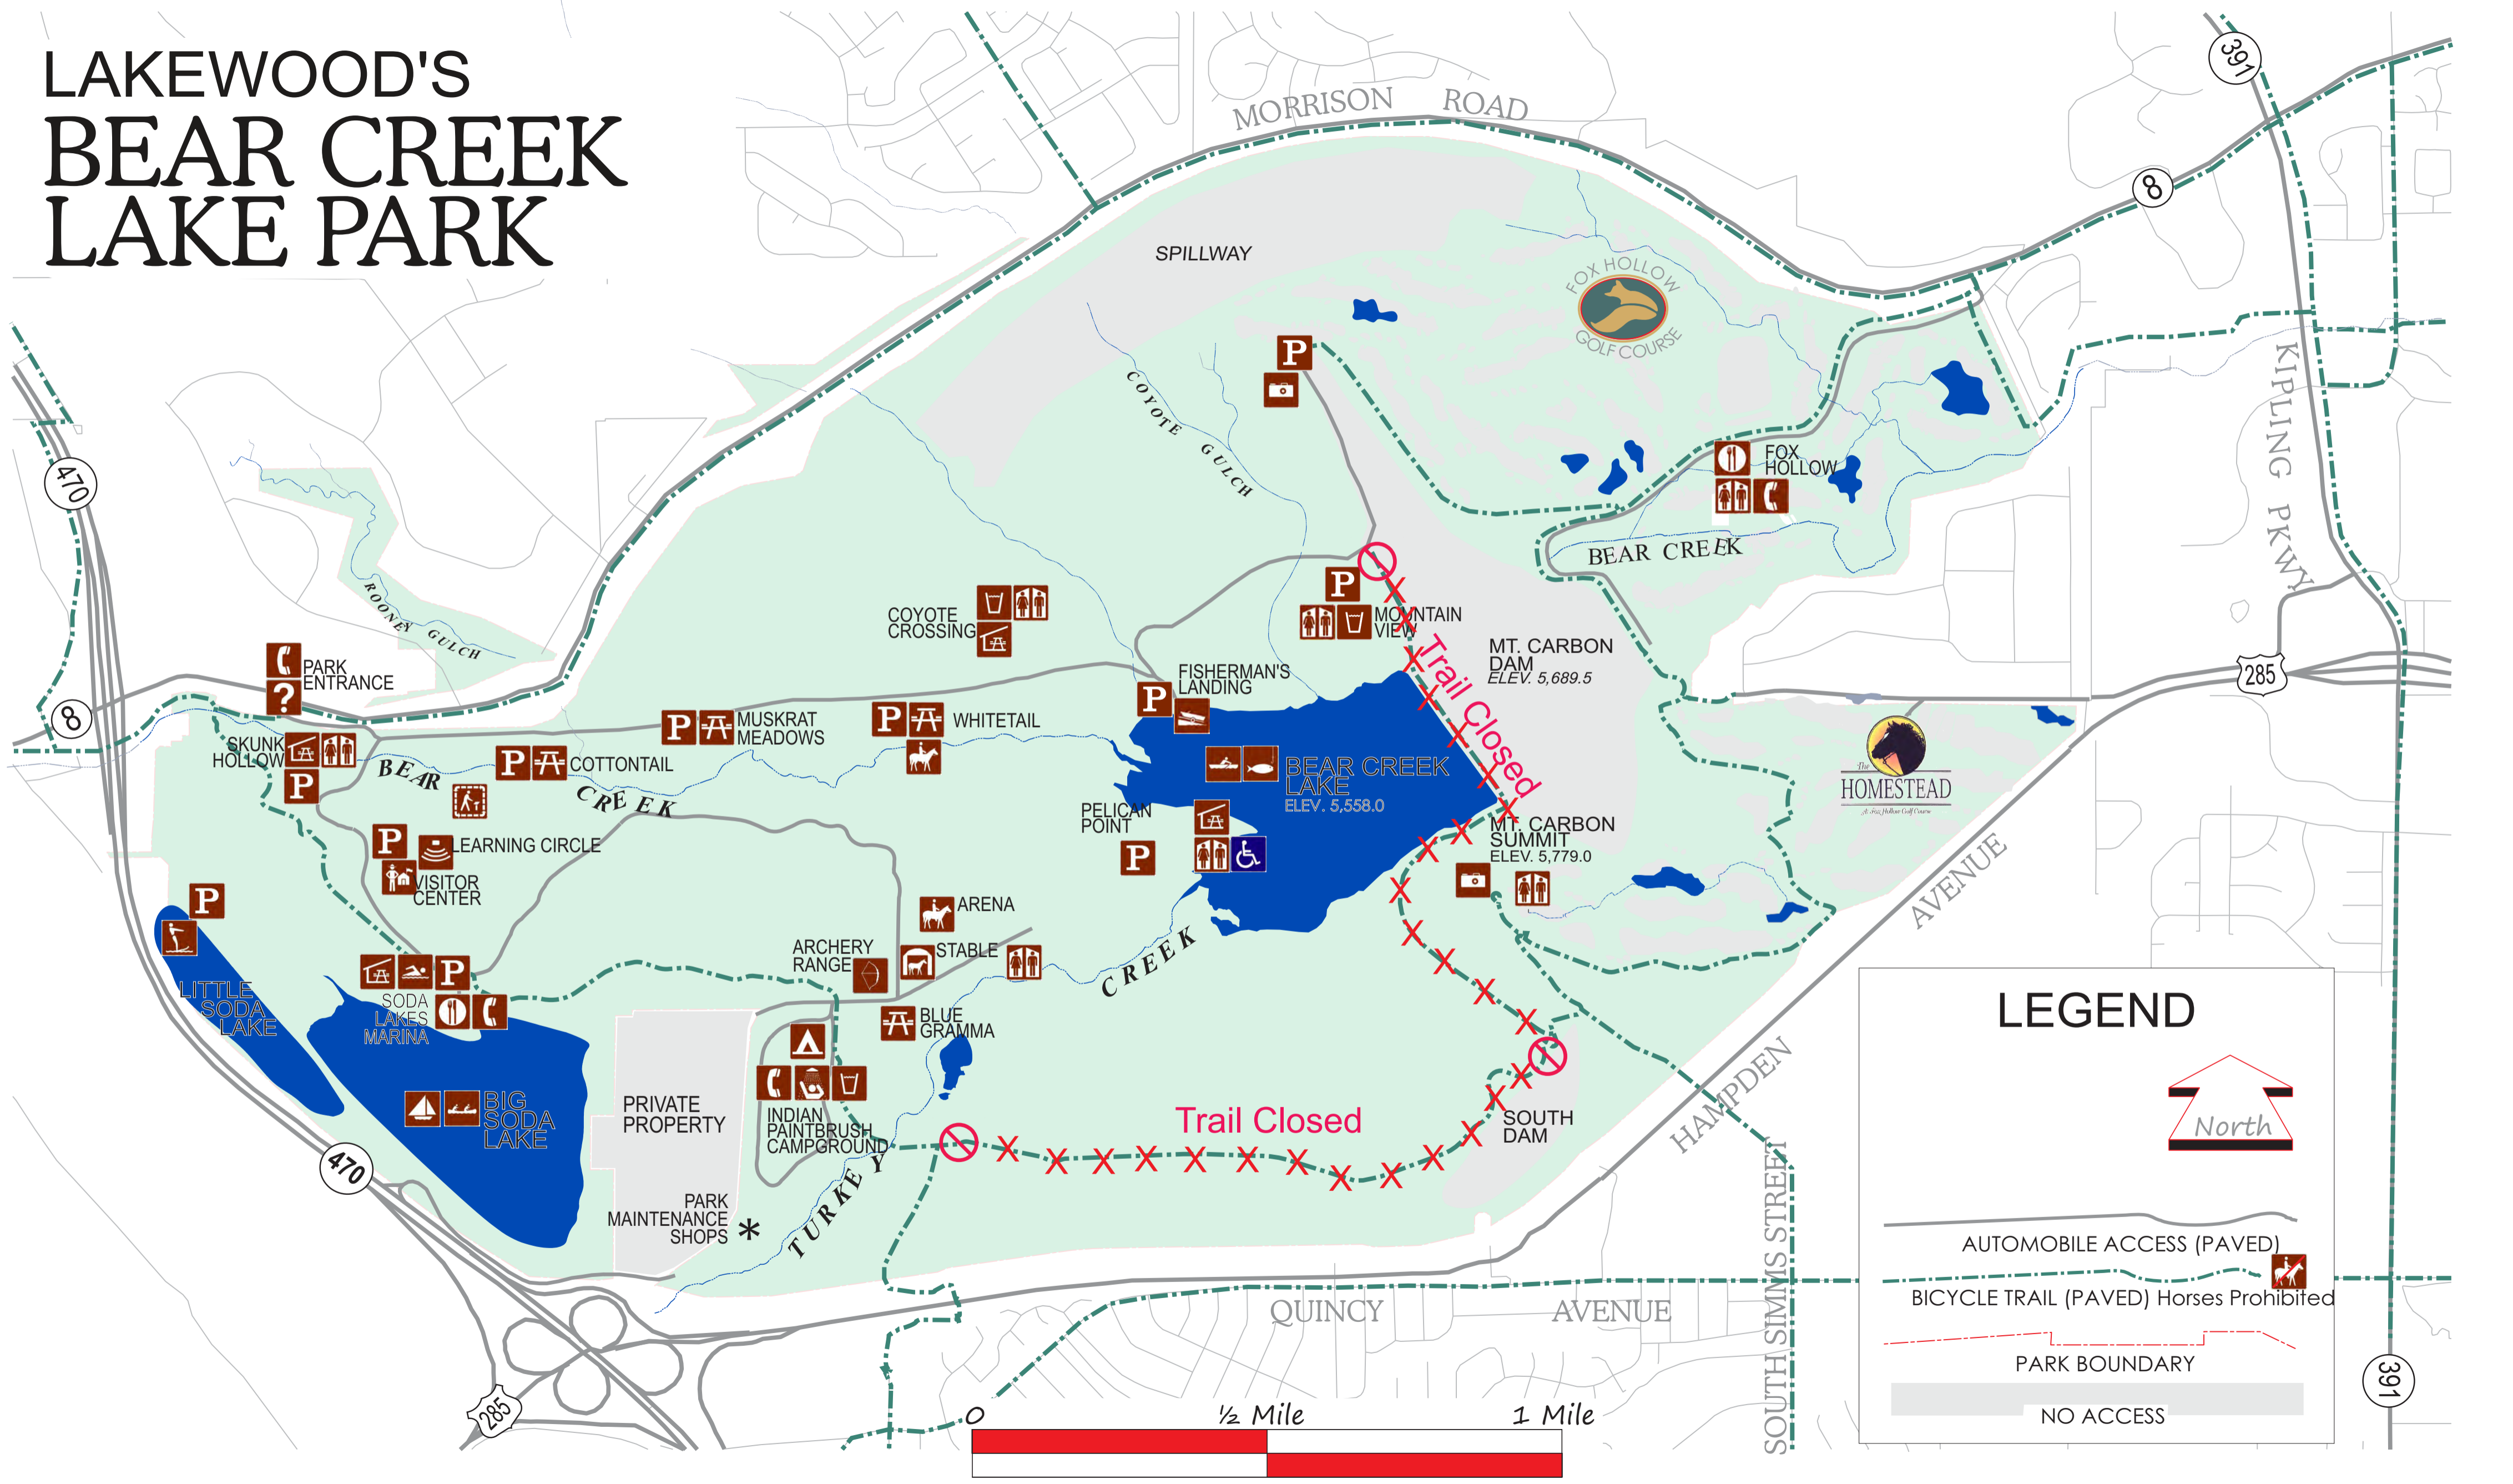

LAKEWOOD'S BEAR CREEK LAKE PARK

LEGEND

- North
- AUTOMOBILE ACCESS (PAVED)
- BICYCLE TRAIL (PAVED) Horses Prohibited
- PARK BOUNDARY
- NO ACCESS